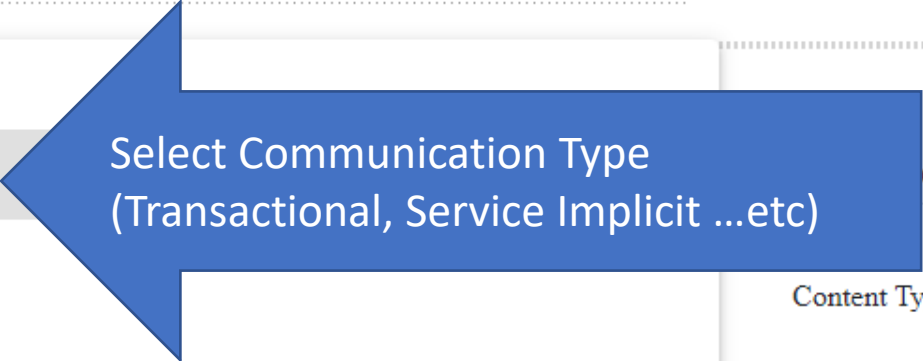

Content Template Registration

Content Template - New Registration

Principle Entity Details

ID	1601100000000001414	Industry Category	private

Organization Name	Tata Teleservices Limited

Promotional	Communication / Broadcasting / Entertainment / IT
Transactional	
Service Explicit	
Service Implicit	

Select Communication Type
(Transactional, Service Implicit ...etc)

Content Type	☒ Text ☐ Unicode

Template Name *	WIFI_OTP	Language *	English

Template Content *

{#var#} is your OTP/PIN to access [Tata Tele Free Wi-Fi](#). To logout from this device, Visit hs.tatatelewifi.com/ttsl/